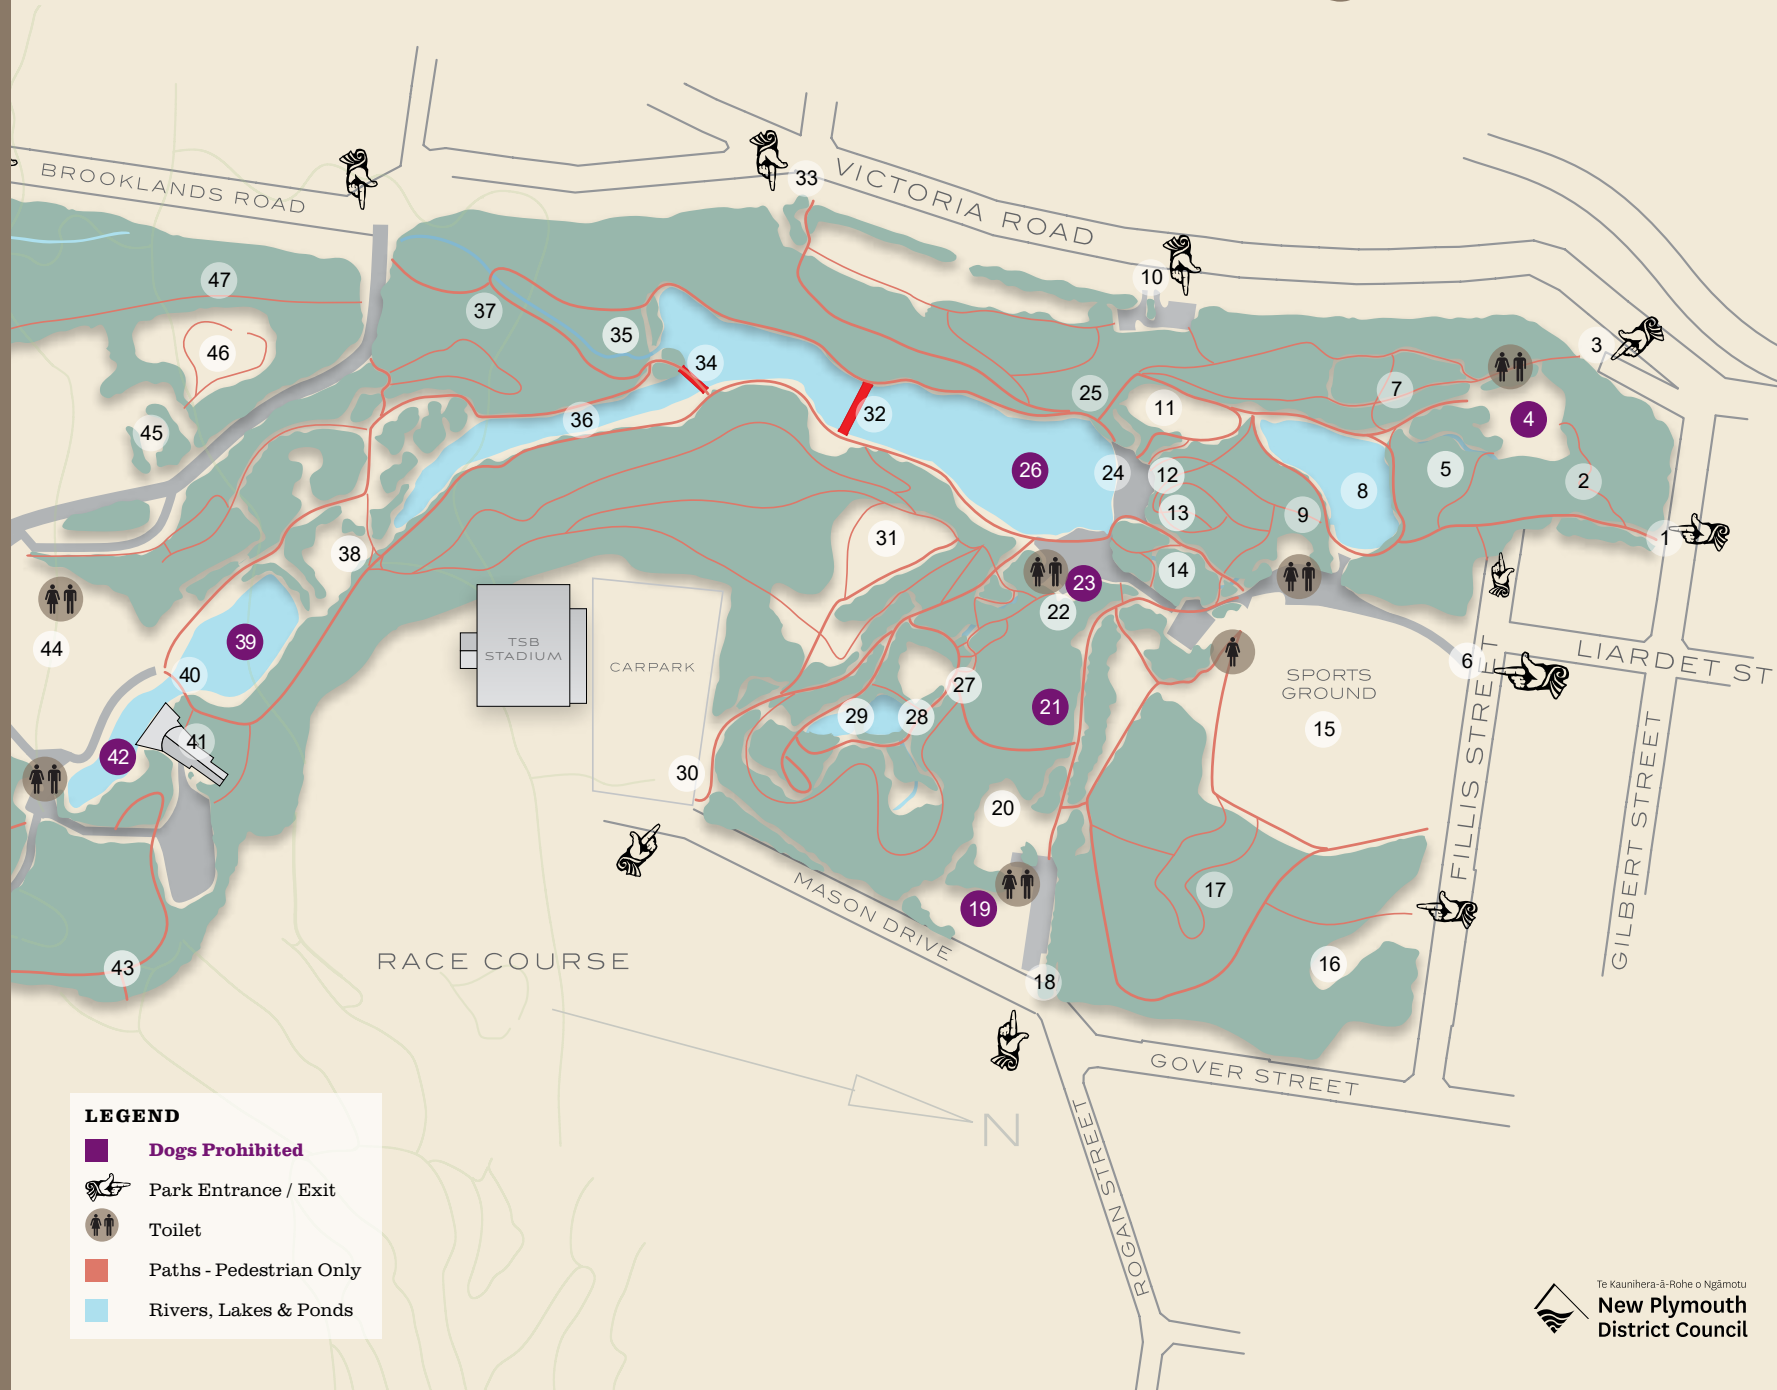

POINTS OF INTEREST

- 1 Gilbert Street Entrance
- 2 Water Wheel
- 3 Victoria Street Entrance
- 4 Children's Play Area
- 5 Palm Lawn
- 6 Main Gates
- 7 Japanese Hillside
- 8 Fountain Lake
- 9 Bellringer Pavilion
- 10 Victoria Road Entrance
- 11 Hatchery Lawn
- 12 Cannon Hill
- 13 Jubilee Drinking Fountain
- 14 Sunken Dell
- 15 Sports Ground
- 16 Practice Cricket Wicket
- 17 King Fern Gully
- 18 Rogan Street Entrance
- 19 Rogan Street Playground
- 20 Band Room Lawn
- 21 Fernery
- 22 Wisteria Pergola
- 23 Tea House on the Lake
- 24 Band Rotunda
- 25 Waterfall
- 26 Main Lake
- 27 Fred Parker Lawn
- 28 Curators Office
- 29 Stainton Dell
- 30 Stadium Entrance
- 31 Eastern Hillside Lookout
- 32 The Poet's Bridge
- 33 Shortland Street Entrance
- 34 Boat Shed Bridge
- 35 Monument Hill
- 36 Upper Lake
- 37 Goodwin Dell
- 38 Rhododendron Dell
- 39 Lily Lake & The Cloud Sculpture
- 40 Bowl Lake Bridge
- 41 Brooklands Stage
- 42 Bowl Lake
- 43 Scanlan Lookout
- 44 Bowl of Brooklands
- 45 The Gables Colonial Hospital
- 46 Kunming Garden
- 47 Kauri Grove

Pukekura Park

LEGEND

- Dogs Prohibited
- Park Entrance / Exit
- Toilet
- Paths - Pedestrian Only
- Rivers, Lakes & Ponds