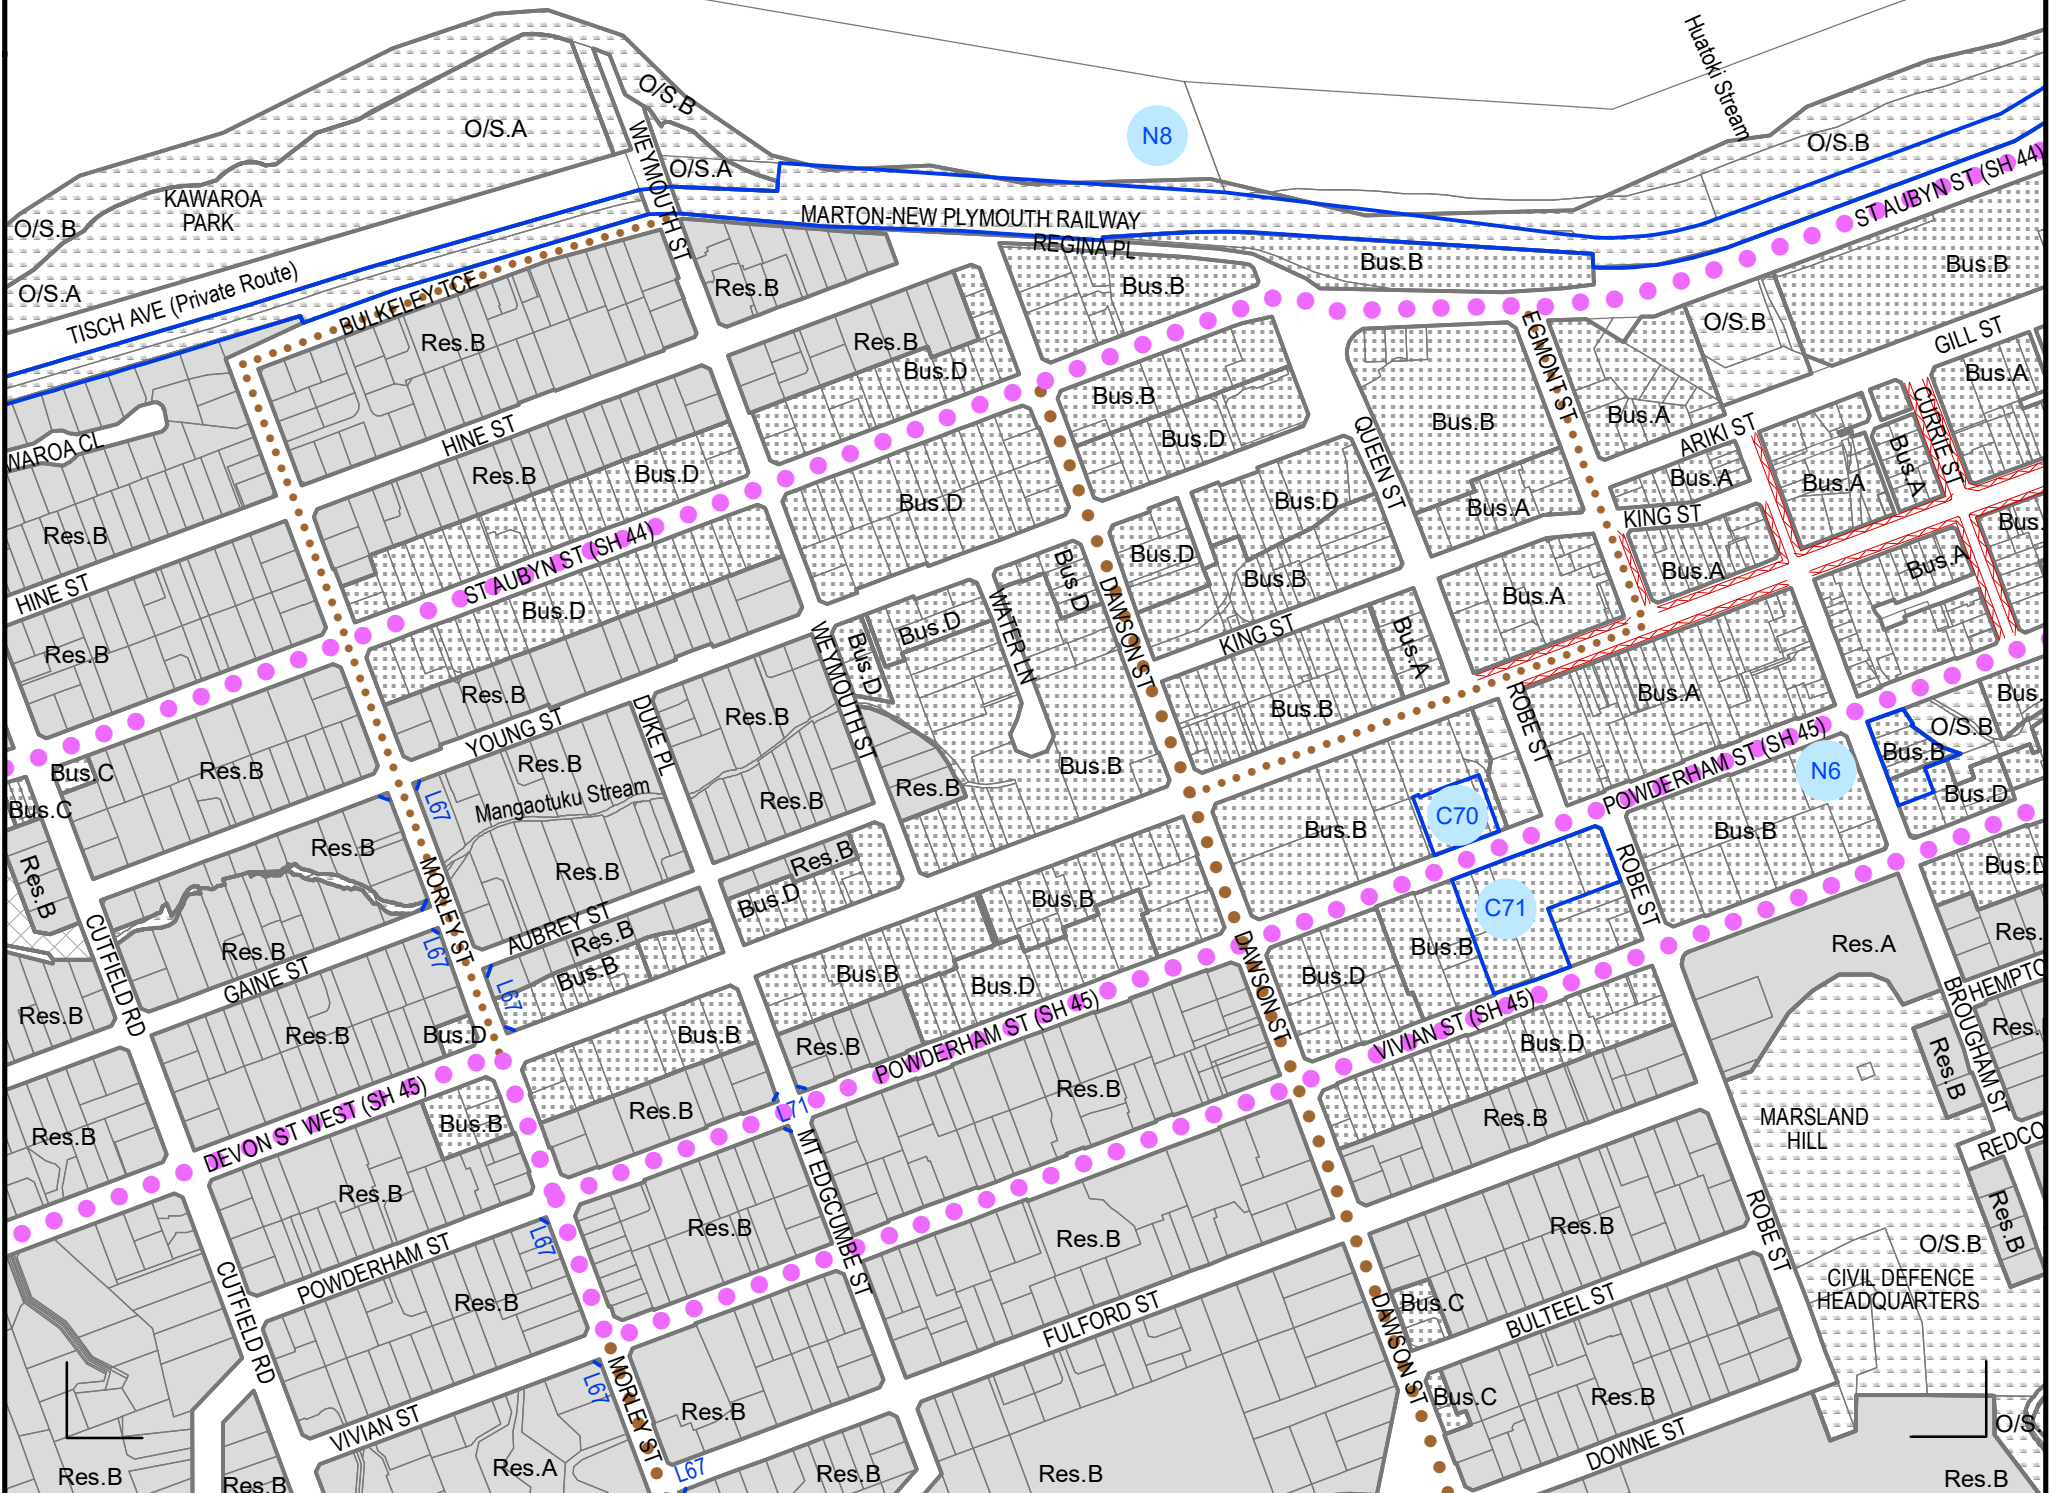

TO BE READ IN CONJUNCTION WITH C 24 b

PLANNING MAP
C 24a
NEW PLYMOUTH

	D 4	
C 23	C 24	C 25
D 23	D 24	D 25

NEW PLYMOUTH DISTRICT PLAN

Amended January 2013 (Update 8c),
November 2020 (Update 8au), November 2022 (Update 8ay)
LINZ Base Map October 2022

Cadastral Information sourced from Land Information New Zealand data. Crown Copyright Reserved.
On any State Highway the Designation is to provide for the control of access to State Highways and all functions, powers and operations of Transit New Zealand in accordance with the Transit New Zealand Act 1989